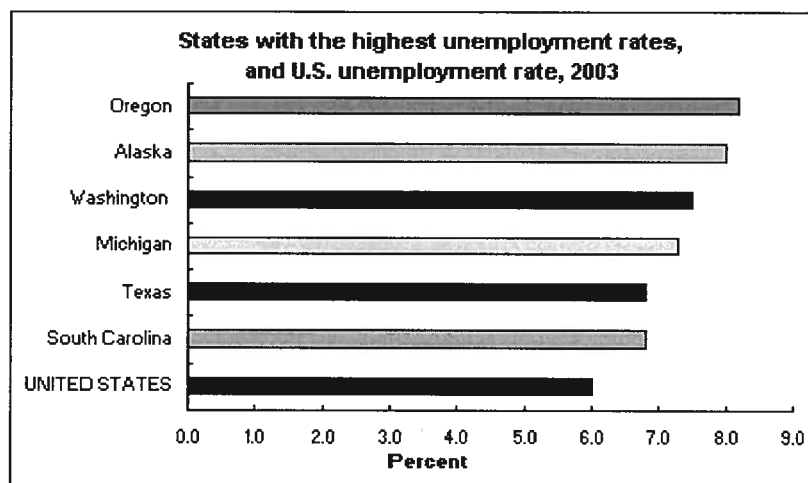

# Highest unemployment rate in 2003: Oregon

States in the Pacific division continued to record the highest jobless rates in the nation in 2003: Oregon, 8.2 percent, Alaska, 8.0 percent, and Washington, 7.5 percent.

[Chart data as TXT]

Overall, 17 states and the District of Columbia had rates above the national average of 6.0 percent in 2003, and one state had a rate equal to it. Four of the five Pacific states and three of the four West South Central states recorded rates above the U.S. figure.