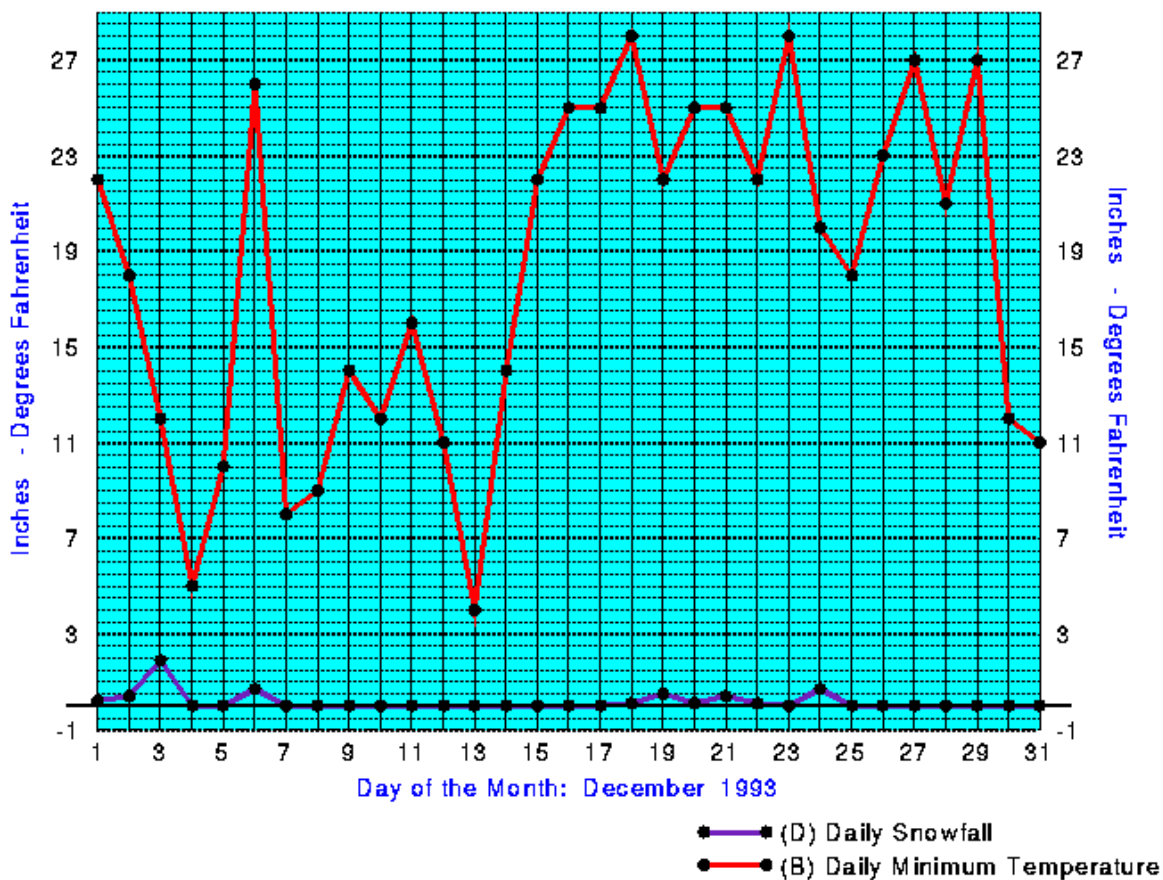

AK Anchorage International Airport

IMPORTANT NOTE: A problem has been detected with CLIMVIS National Weather Service Summary of the day data in months where there are any missing daily data reports. If CLIMVIS reports no data on the last day of the month, then all data in the month should be considered suspect. The [Global Summary of the Day](#) system can be queried for an alternate source for some of this data (the times in this database may vary slightly from National Weather Service Summary of the Day due to the times of observation). To retrieve complete datafiles for these data, go to [NNDC Climate Data Online System](#)

We apologize for the inconvenience and are working hard to resolve this problem as soon as possible

To Download the Graph (GIF file), Click Anywhere On the Graph with the Mouse

[To plot another graph click here.](#)